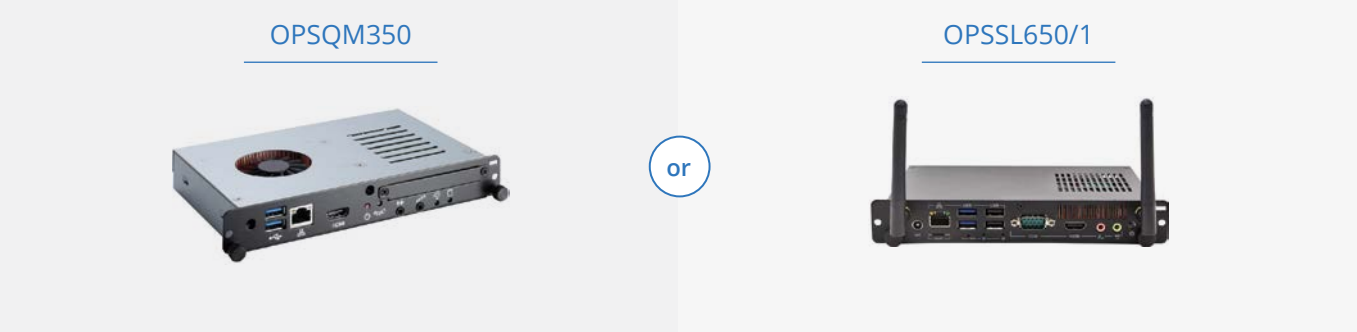

Digital Boardroom Solution

Live picture of your company on triple displays

runs SAP® software

VESTEL

In today's business world, most executives are challenged by heterogeneous reporting solutions and meetings dominated by static content. What the executives need are the real-time business intelligence, ad hoc reporting and what-if analysis to make decisions. This is where SAP Digital Boardroom with Vestel Interactive Flat Panel Displays (IFPD) emerges as a promising solution since it transforms executive meetings from one-way presentations to discussions based on real-time facts. Thanks to our recent partnership with SAP, Vestel Interactive Flat Panel Displays now fully support the Digital Boardroom. Equipped with touch screens, Vestel IFPDs are ready to boost your business' performance by providing you the real-time data of your company.

Equip your Digital Boardroom

1

Interactive Flat Panel Display

+

2

OPS: Open Pluggable Specification

+

3